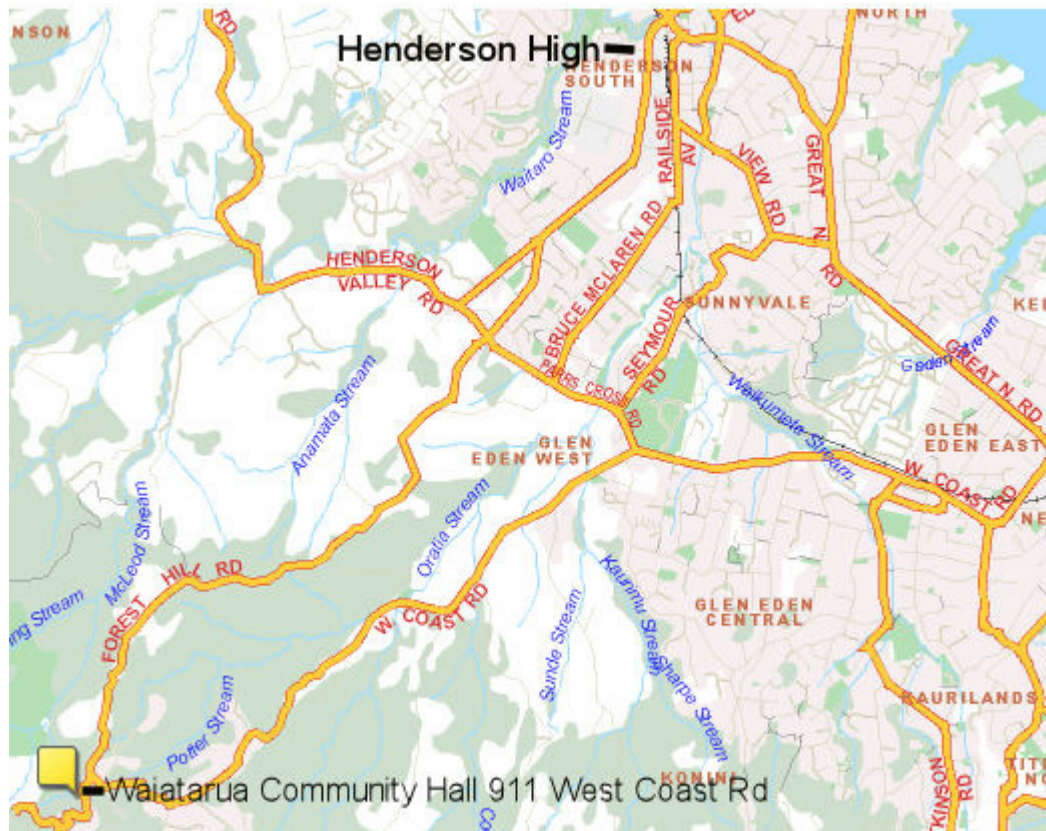

DIRECTIONS TO WAIATARUA COMMUNITY HALL

Venue for Twisty Willow Ceilidh Dance Night Classes for: November 19 and November 26, 7.00pm and the End of Year Ceilidh, Saturday December 1, 8.00pm.

From Henderson High, travel west along Henderson Valley Rd until the Forest Hill Rd roundabout. Turn left up Forest Hill Rd. Go straight through the Parrs Cross Rd/Forest Hill roundabout. Continue up the winding Forest Hill Rd to the West Coast Rd intersection. Turn right and the Waiatarua Community Hall is less than 100m on the right. There is parking down the hall drive.

If you reach Piha - you have gone too far!!